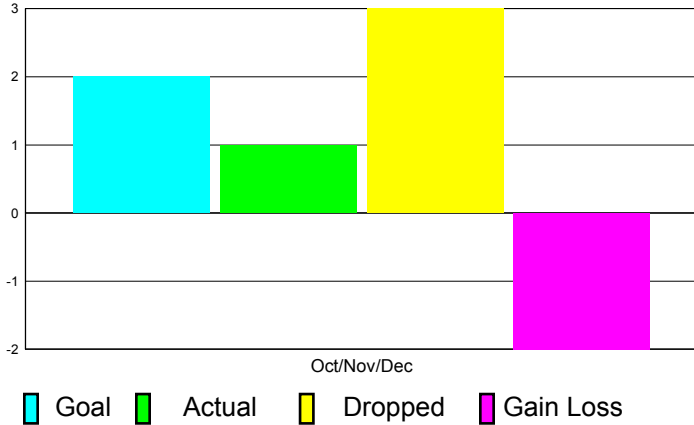

GMT Reports for District (or Undistricted) **District 352**

GMT: Open

Location: ARAB REP OF EGYPT

GMT CA: 6

CLUBS

**Club Results
2011-2012**

**Clubs
2010-2011**

Month	New Club Goal	Actual New Clubs	Actual Dropped Clubs	Gain/Loss of Clubs	Gain/Loss of Clubs
Oct/Nov/Dec	2	1	3	-2	-3
Totals	2	1	3	-2	-3

Club Results 2011-2012

Goal, New, Dropped, Gain/Loss

Comparison of Club Gain/Loss

Current Year Compared to the Previous Year

YTD Status Quo Clubs 2010-2011

Status Quo Clubs Compared to Status Quo Members

MEMBERSHIP