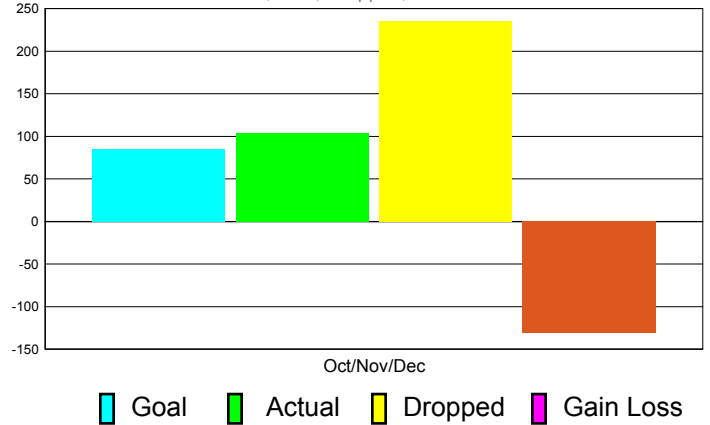

Membership Results 2011-2012

Goal, New, Dropped, Gain/Loss