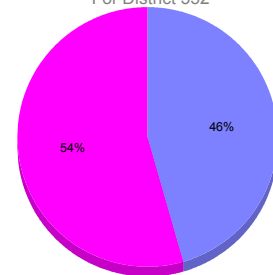

Membership Results 2011-2012

Goal, New, Dropped, Gain/Loss

Comparison of Membership Gain/Loss

Current Year Compared to the Previous Year

Gender Comparison 2010-2011

For District 352

Oct/Nov/Dec

■ Male ■ Female